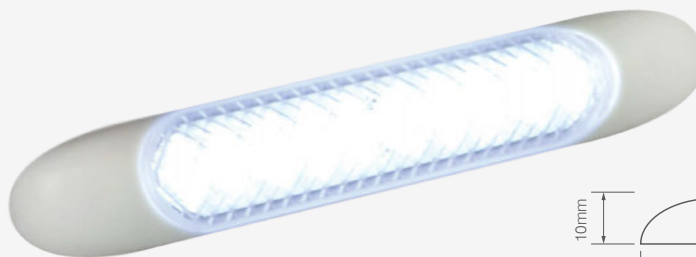

10 SERIES

WHITE INTERIOR STRIP LAMPS CLEAR LENS

Voltage Range: 12V or 24V

Warranty: 3 years

- Cool white light output
- Surface mounted
- Clear lens with white end caps
- Low-profile depth of just 10mm
- Replacement end caps available;
White: **10WB**, Chrome: **10CB**

WHITE INTERIOR STRIP LAMPS CLEAR LENS

1016-12 12V

1016-24 24V

Overall size: 100 x 25 x 10mm Lumens: 46lm (effective) Current Draw (13.8V / 28V): 0.11A / 0.05A LED Qty: 16

1031-12 12V

1031-24 24V

Overall size: 150 x 25 x 10mm Lumens: 90lm (effective) Current Draw (13.8V / 28V): 0.17A / 0.07A LED Qty: 31

- Cool white light output
- Surface mounted
- Opaque lens with chrome end caps
- Low-profile depth of just 10mm
- Replacement end caps available;

White: **10WB**, Chrome: **10CB****CHROME INTERIOR STRIP LAMPS OPAQUE LENS****1016-12 OPAQUE** 12V**1016-24 OPAQUE** 24V

Super low profile

Designed with an edge-to-edge curved lens and discreet end caps – these super slim strip lamps offer a huge amount of illumination and are ideal for many interior applications