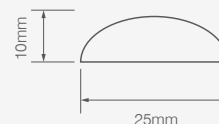

10 SERIES

WHITE INTERIOR STRIP LAMPS CLEAR LENS

Voltage Range: 12V or 24V

Warranty: 3 years

- Cool white light output
- Surface mounted
- Clear lens with white end caps
- Low-profile depth of just 10mm
- Replacement end caps available;
White: **10WB**, Chrome: **10CB**

WHITE INTERIOR STRIP LAMPS CLEAR LENS

1016-12 12V

1016-24 24V

Overall size: 100 x 25 x 10mm Lumens: 46lm (effective) Current Draw (13.8V / 28V): 0.11A / 0.05A LED Qty: 16

1031-12 12V

1031-24 24V

Overall size: 150 x 25 x 10mm Lumens: 90lm (effective) Current Draw (13.8V / 28V): 0.17A / 0.07A LED Qty: 31

1061-12 12V

1061-24 24V

Overall size: 300 x 25 x 10mm Lumens: 340lm (effective) Current Draw (13.8V / 28V): 0.31A / 0.17A LED Qty: 61

10121-12 12V

10121-24 24V

Overall size: 600 x 25 x 10mm Lumens: 670lm (effective) Current Draw (13.8V / 28V): 0.58A / 0.31A LED Qty: 121

Overall size: 100 x 25 x 10mm Lumens: 46lm (effective) Current Draw (13.8V / 28V): 0.11A / 0.05A LED Qty: 16

1031-12 OPAQUE 12V**1031-24 OPAQUE** 24V

Overall size: 150 x 25 x 10mm Lumens: 90lm (effective) Current Draw (13.8V / 28V): 0.17A / 0.07A LED Qty: 31