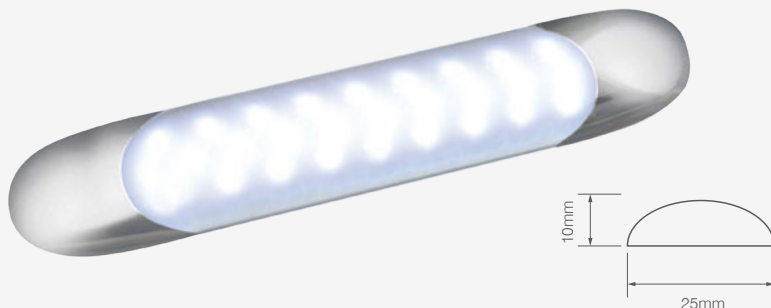

10 SERIES

WHITE INTERIOR STRIP LAMPS CLEAR LENS

Voltage Range: 12V or 24V

Warranty: 3 years

- Cool white light output
- Surface mounted
- Clear lens with white end caps
- Low-profile depth of just 10mm
- Replacement end caps available;
White: **10WB**, Chrome: **10CB**

10121-12SW 12V

10121-24SW 24V

Overall size: 600 x 25 x 10mm Lumens: 670lm (effective) Current Draw (13.8V / 28V): 0.58A / 0.31A LED Qty: 121

10 SERIES**CHROME INTERIOR STRIP LAMPS OPAQUE LENS****Voltage Range:** 12V or 24V**Warranty:** 3 years

- Cool white light output
- Surface mounted
- Opaque lens with chrome end caps
- Low-profile depth of just 10mm
- Replacement end caps available;

White: **10WB**, Chrome: **10CB****CHROME INTERIOR STRIP LAMPS OPAQUE LENS****1016-12 OPAQUE** 12V**1016-24 OPAQUE** 24V

Super low profile

Designed with an edge-to-edge curved lens and discreet end caps – these super slim strip lamps offer a huge amount of illumination and are ideal for many interior applications